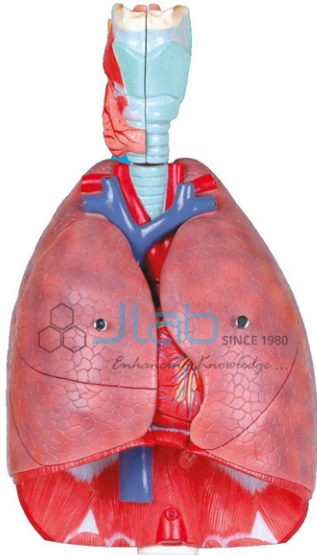

Product Code . JL-AM-159

Larynx Heart and Lungs Model

Description

Larynx Heart And Lungs Model

A life-size model separated into 7 parts.

The lungs have 2 removable lobes to show the internal structures.

The heart bisects showing atria, ventricles and valves, the larynx bisects and the diaphragm is shown.
