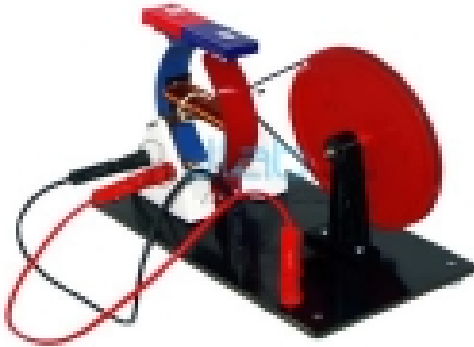

Product Code . JL-SL-4537

Dynamo Working Model

Description

Dynamo Working Model

Standard working dynamo model is available made to understand the dynamics of a real time dynamo.

It is designed for demonstration in labs. **Dynamo Working Model Manufacturer India, Dynamo Working Model Exporters, Educational Dynamo Working Model, Buy Dynamo Working Model, Buy Dynamo Working Model Online India, Didactic, Didactic Educational Model, Educational Model Exporters India, Educational Model Suppliers, Educational Model Manufacturer.** It is hand driven by a gear. While in rotation, the bulb provides glow.

Simplistic open frame construction makes understanding of elements and principles more clear without any hindrances.

```
{ "@context": "http://schema.org/", "@type": "Product", "name": "Dynamo Working Model", "image":  
"https://www.jlabexport.com/images/catalog/product/1976461534dynamo-working-model.jpg",  
"description": "Dynamo Working Model Standard working dynamo model is available made to  
understand the dynamics of a real time dynamo. It is designed for demonstration in labs. Dynamo  
Working Model Manufacturer India, Dynamo Working Model Exporters, Educational Dynamo Working  
Model, Buy Dynamo Working Model, Buy Dynamo Working Model Online India, Didactic, Didactic  
Educational Model, Educational Model Exporters India, Educational Model Suppliers, Educational  
Model Manufacturer. It is hand driven by a gear. While in rotation, the bulb provides glow. Simplistic  
open frame construction makes understanding of elements and principles more clear without any  
hindrances.", "brand": "Jlab Export", "sku": "5", "gtin8": "5", "gtin13": "5", "gtin14": "5", "mpn": "5",  
"aggregateRating": { "@type": "AggregateRating", "ratingValue": "5", "bestRating": "5", "worstRating":  
"0", "ratingCount": "5" } }
```