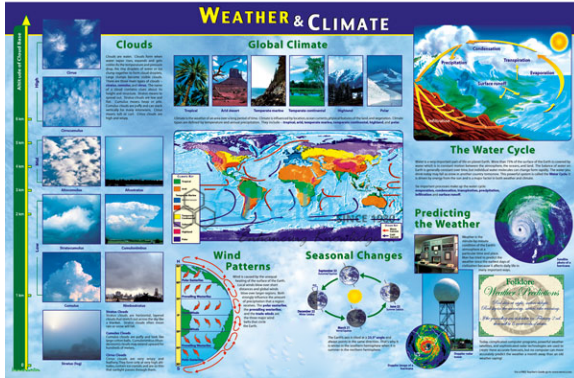

## Weather and Climate Poster

### Description

Weather and Climate Poster

Beautiful graphics and photos show how climate and weather are related.

Trace ocean currents and observe their influence on local weather conditions.

Observe how cloud vapour masses help drive the water cycle.